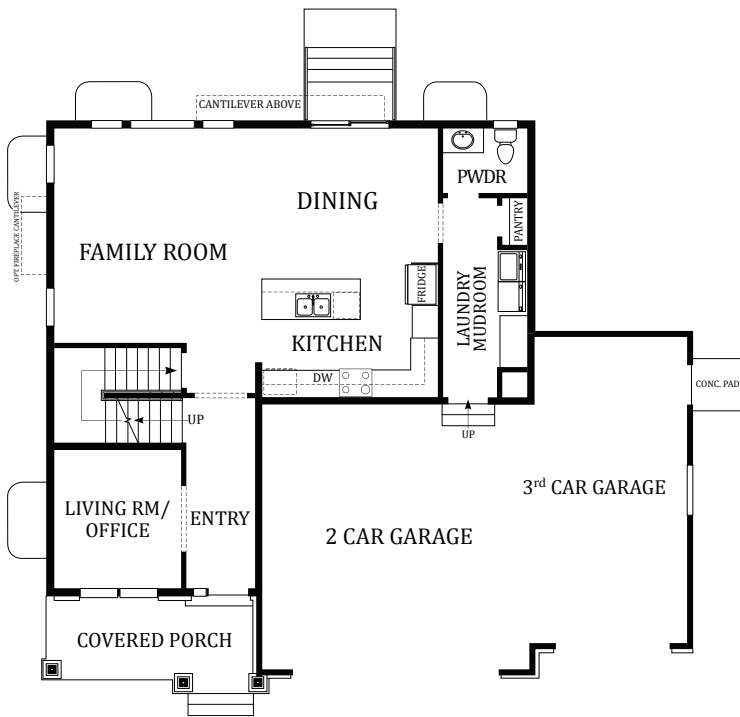

3276 Total square feet | 2136 Finished square feet | 4 Bedrooms | 2 1/2 Bathrooms

MAIN FLOOR

UPPER FLOOR

Some items shown are optional. At Perry Homes, continuing product improvement is an important policy. The Builder reserves the right to change plans, material and policies without prior notice. Keep in mind that many items which you see in our model are decorator items only. Square footages are approximate.