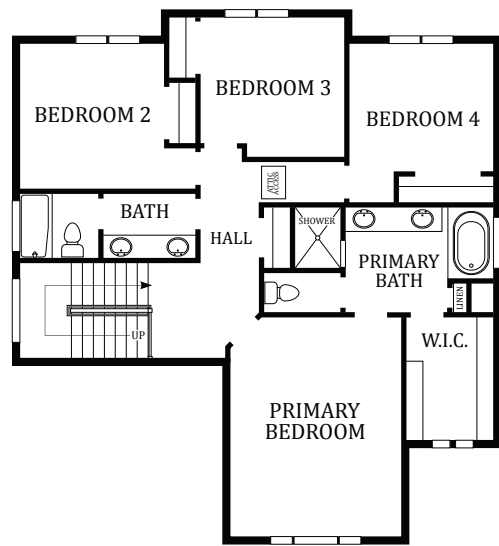

3276 Total square feet | 2136 Finished square feet | 4 Bedrooms | 2 1/2 Bathrooms

MAIN FLOOR

UPPER FLOOR

Some items shown are optional. At Perry Homes, continuing product improvement is an important policy. The Builder reserves the right to change plans, material and policies without prior notice. Keep in mind that many items which you see in our model are decorator items only. Square footages are approximate.