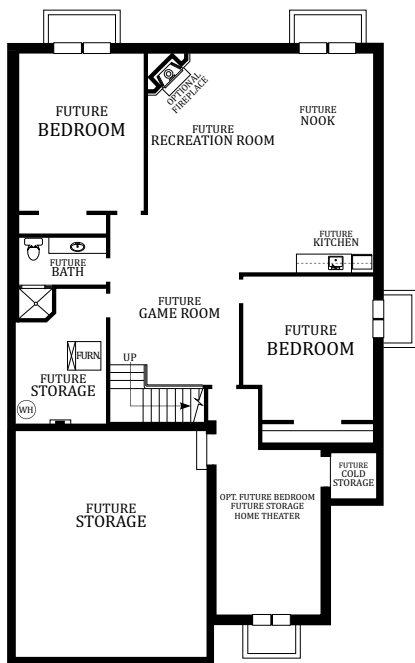

# Turnberry

4179 Total square feet | 3527 Finished square feet | 4 Bedrooms | 2 1/4 Bathrooms

MAIN LEVEL

LOWER LEVEL

## PERRY MULTI-FAMILY

Some items shown are optional. At Perry Homes, continuing product improvement is an important policy. The Builder reserves the right to change plans, material and policies without prior notice. Keep in mind that many items which you see in our model are decorator items only. Square footages are approximate.