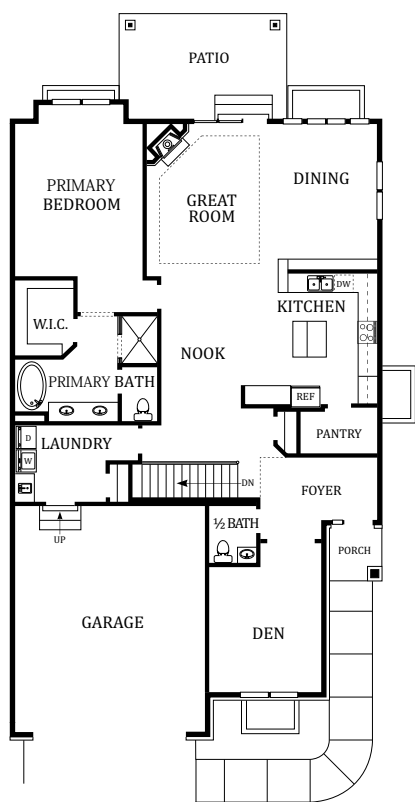

# Turnberry

4179 Total square feet | 3527 Finished square feet | 4 Bedrooms | 2 1/4 Bathrooms

MAIN LEVEL

LOWER LEVEL

## PERRY MULTI-FAMILY

Some items shown are optional. At Perry Homes, continuing product improvement is an important policy. The Builder reserves the right to change plans, material and policies without prior notice. Keep in mind that many items which you see in our model are decorator items only. Square footages are approximate.