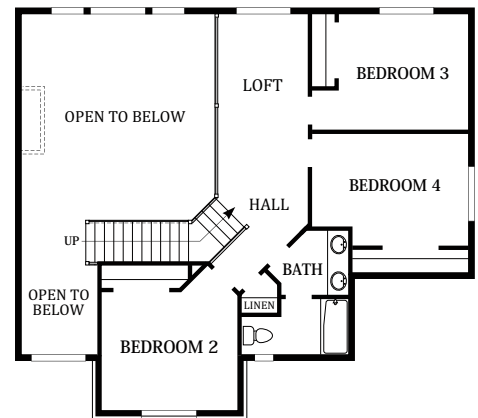

Hickory II

4367 Total square feet | 2536 Finished square feet | 4 Bedrooms | 2 1/2 Bathrooms

MAIN FLOOR

UPPER FLOOR

Some items shown are optional. At Perry Homes, continuing product improvement is an important policy. The Builder reserves the right to change plans, material and policies without prior notice. Keep in mind that many items which you see in our model are decorator items only. Square footages are approximate.