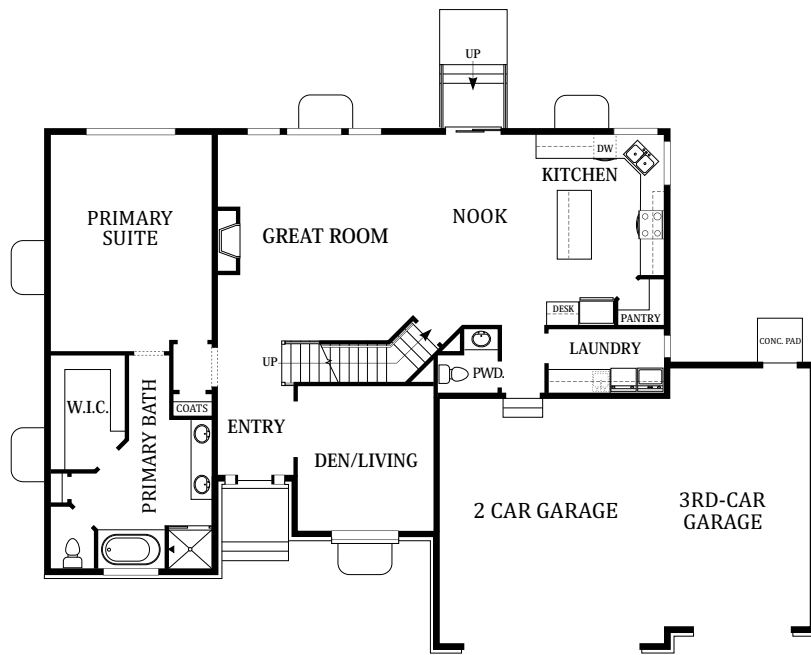

Hickory II

4367 Total square feet | 2536 Finished square feet | 4 Bedrooms | 2 1/2 Bathrooms

MAIN FLOOR

UPPER FLOOR

Some items shown are optional. At Perry Homes, continuing product improvement is an important policy. The Builder reserves the right to change plans, material and policies without prior notice. Keep in mind that many items which you see in our model are decorator items only. Square footages are approximate.