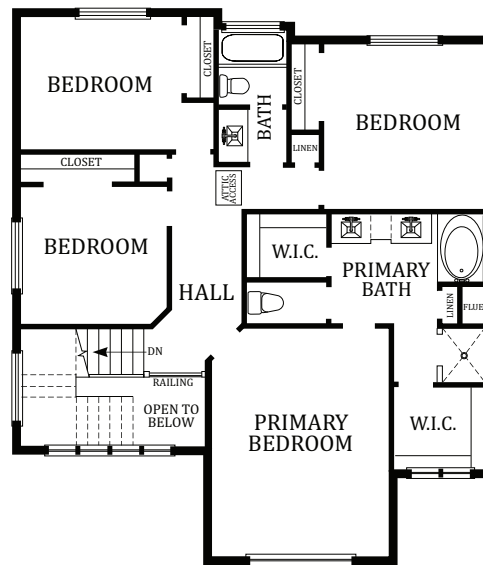

Hancock

2968 Total square feet | 1996 Finished square feet | 4 Bedrooms | 2 1/2 Bathrooms

MAIN FLOOR

SECOND FLOOR

Some items shown are optional. At Perry Homes, continuing product improvement is an important policy. The Builder reserves the right to change plans, material and policies without prior notice. Keep in mind that many items which you see in our model are decorator items only. Square footages are approximate.