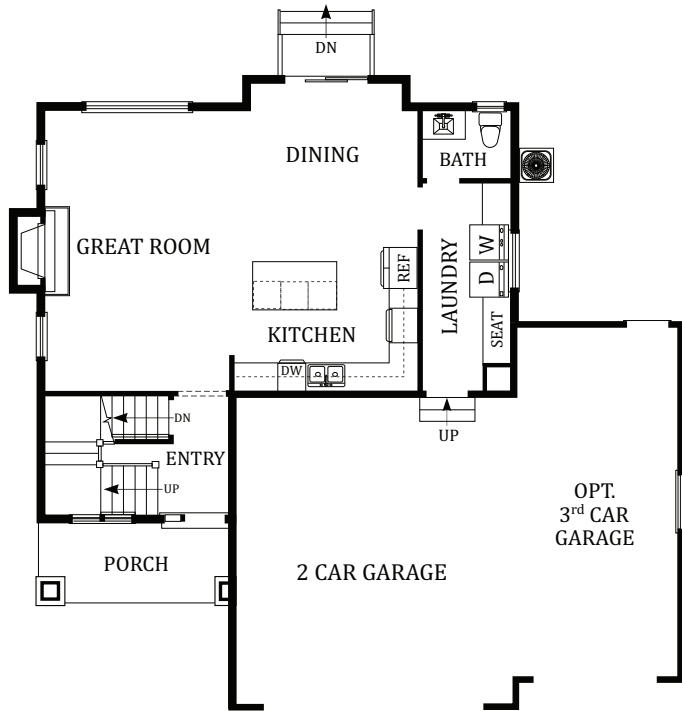

Hancock

2968 Total square feet | 1996 Finished square feet | 4 Bedrooms | 2 1/2 Bathrooms

MAIN FLOOR

SECOND FLOOR

Some items shown are optional. At Perry Homes, continuing product improvement is an important policy. The Builder reserves the right to change plans, material and policies without prior notice. Keep in mind that many items which you see in our model are decorator items only. Square footages are approximate.