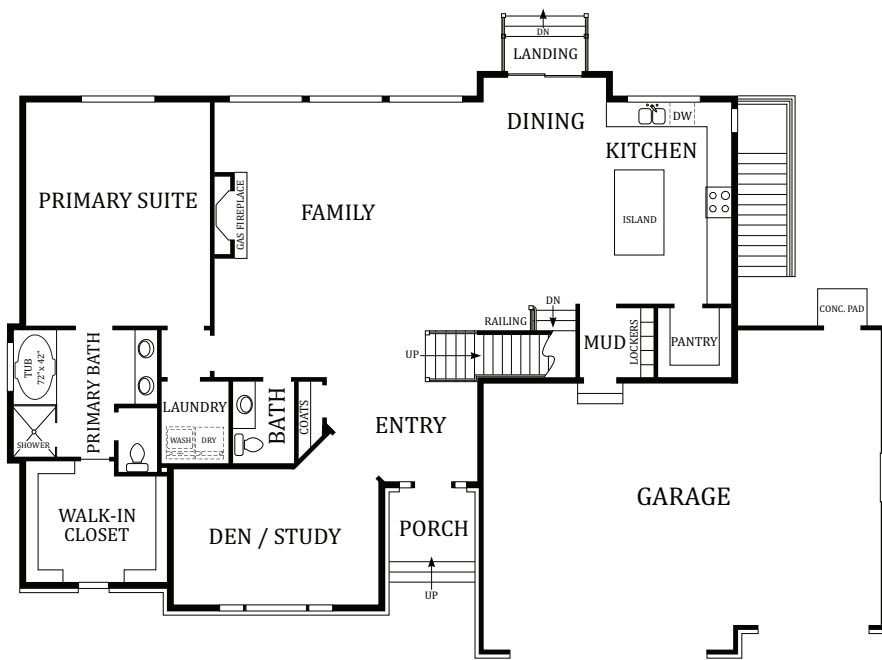

Cedar 8

4112 Total square feet | 2578 Finished square feet | 4 Bedrooms | 2 1/2 Bathrooms

MAIN FLOOR

UPPER FLOOR

Some items shown are optional. At Perry Homes, continuing product improvement is an important policy. The Builder reserves the right to change plans, material and policies without prior notice. Keep in mind that many items which you see in our model are decorator items only. Square footages are approximate.