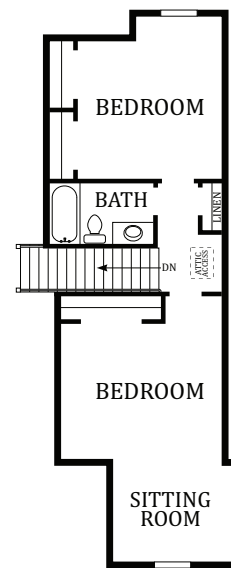

Cedar 8

4112 Total square feet | 2578 Finished square feet | 4 Bedrooms | 2 1/2 Bathrooms

MAIN FLOOR

UPPER FLOOR

Some items shown are optional. At Perry Homes, continuing product improvement is an important policy. The Builder reserves the right to change plans, material and policies without prior notice. Keep in mind that many items which you see in our model are decorator items only. Square footages are approximate.