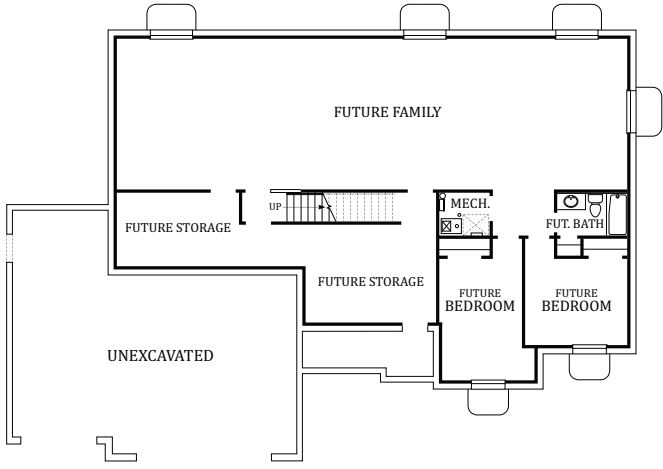

# Linden

4465 Total square feet | 2206 Finished square feet | 3 Bedrooms | 2 1/2 Bathrooms

MAIN FLOOR

BASEMENT

Some items shown are optional. At Perry Homes, continuing product improvement is an important policy. The Builder reserves the right to change plans, material and policies without prior notice. Keep in mind that many items which you see in our model are decorator items only. Square footages are approximate.