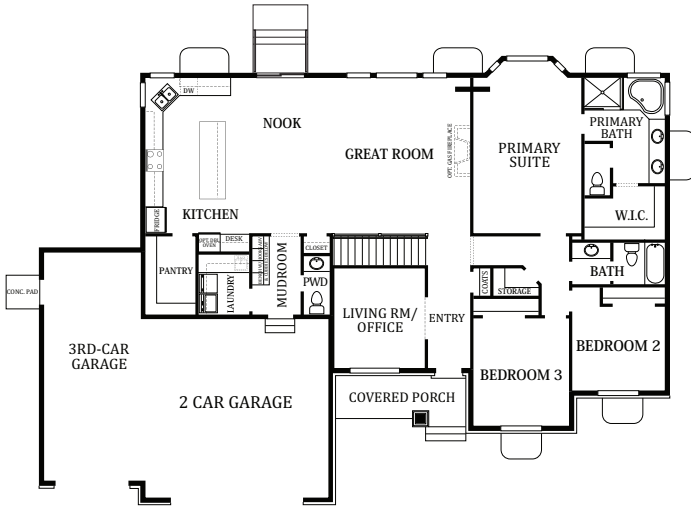

# Linden

4465 Total square feet | 2206 Finished square feet | 3 Bedrooms | 2 1/2 Bathrooms

MAIN FLOOR

BASEMENT

Some items shown are optional. At Perry Homes, continuing product improvement is an important policy. The Builder reserves the right to change plans, material and policies without prior notice. Keep in mind that many items which you see in our model are decorator items only. Square footages are approximate.