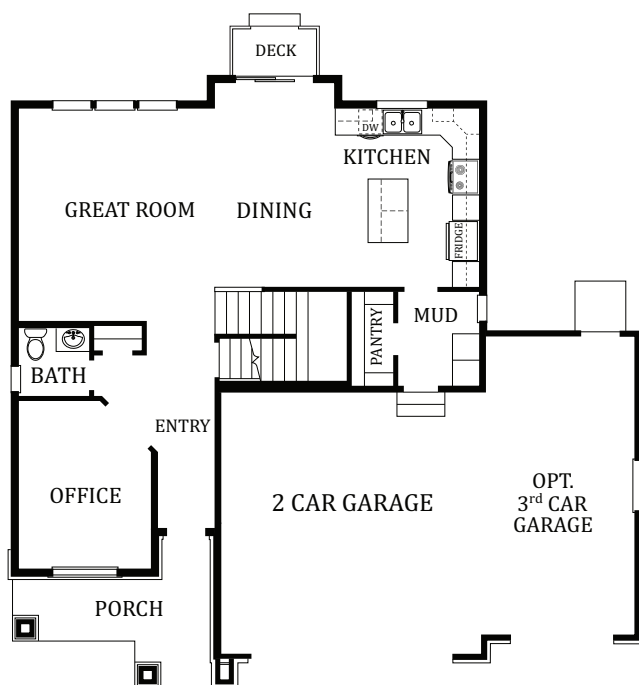

# Cleveland

3413 Total square feet | 2352 Finished square feet | 4 Bedrooms | 2 1/2 Bathrooms

MAIN FLOOR

SECOND FLOOR

Some items shown are optional. At Perry Homes, continuing product improvement is an important policy. The Builder reserves the right to change plans, material and policies without prior notice. Keep in mind that many items which you see in our model are decorator items only. Square footages are approximate.