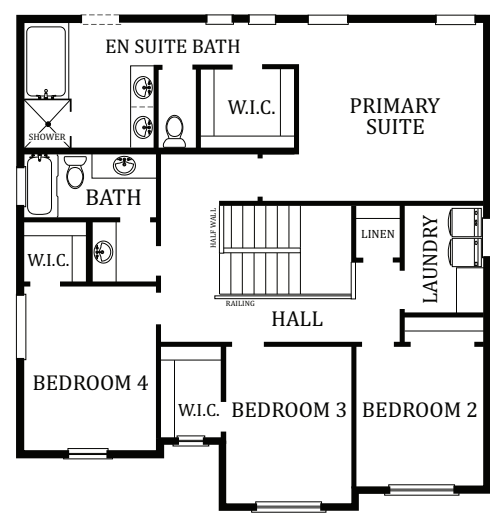

# Cleveland

3413 Total square feet | 2352 Finished square feet | 4 Bedrooms | 2 1/2 Bathrooms

MAIN FLOOR

SECOND FLOOR

Some items shown are optional. At Perry Homes, continuing product improvement is an important policy. The Builder reserves the right to change plans, material and policies without prior notice. Keep in mind that many items which you see in our model are decorator items only. Square footages are approximate.