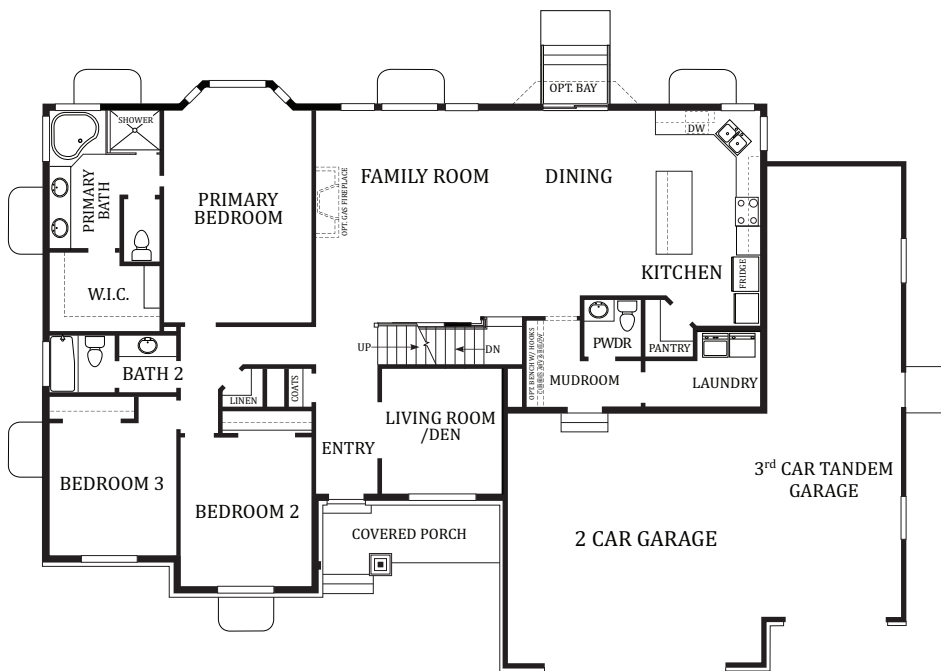

Alpine

5161 Total square feet | 2946 Finished square feet | 5 Bedrooms | 3 1/2 Bathrooms

MAIN FLOOR

UPPER FLOOR

Some items shown are optional. At Perry Homes, continuing product improvement is an important policy. The Builder reserves the right to change plans, material and policies without prior notice. Keep in mind that many items which you see in our model are decorator items only. Square footages are approximate.