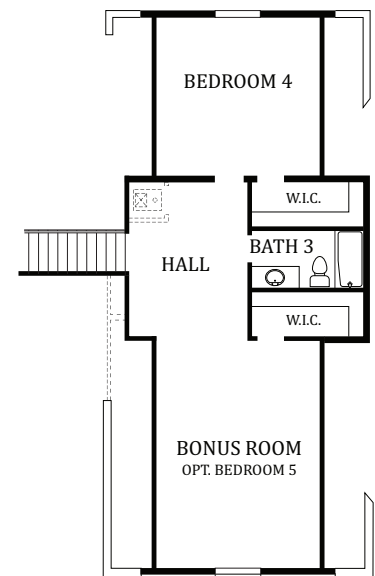

Alpine

5161 Total square feet | 2946 Finished square feet | 5 Bedrooms | 3 1/2 Bathrooms

MAIN FLOOR

UPPER FLOOR

Some items shown are optional. At Perry Homes, continuing product improvement is an important policy. The Builder reserves the right to change plans, material and policies without prior notice. Keep in mind that many items which you see in our model are decorator items only. Square footages are approximate.