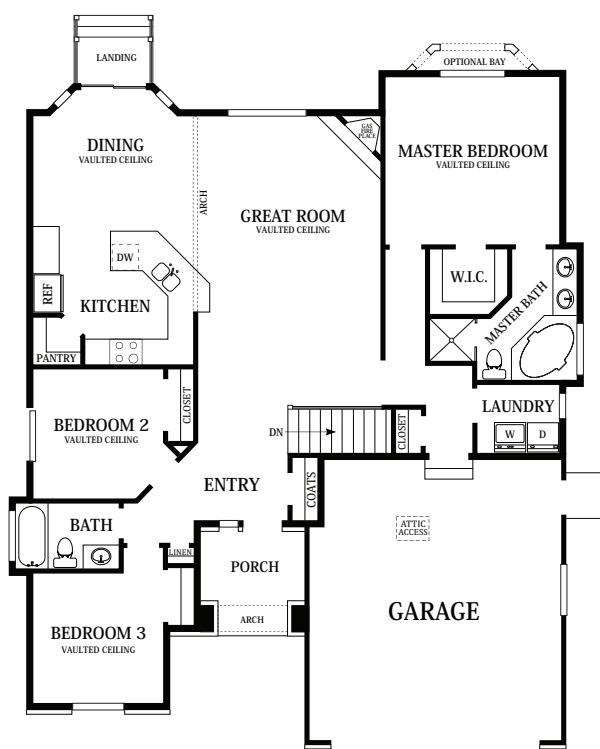

2887 Total square feet | 1481 Finished square feet | 3 Bedrooms | 2 Bathrooms

MAIN FLOOR

BASEMENT

Some items shown are optional. At Perry Homes, continuing product improvement is an important policy. The Builder reserves the right to change plans, material and policies without prior notice. Keep in mind that many items which you see in our model are decorator items only. Square footages are approximate.