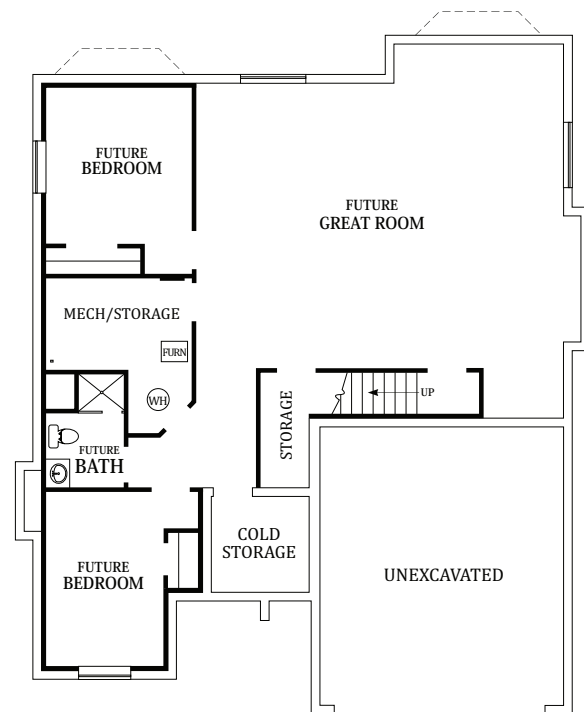

2887 Total square feet | 1481 Finished square feet | 3 Bedrooms | 2 Bathrooms

MAIN FLOOR

BASEMENT

Some items shown are optional. At Perry Homes, continuing product improvement is an important policy. The Builder reserves the right to change plans, material and policies without prior notice. Keep in mind that many items which you see in our model are decorator items only. Square footages are approximate.