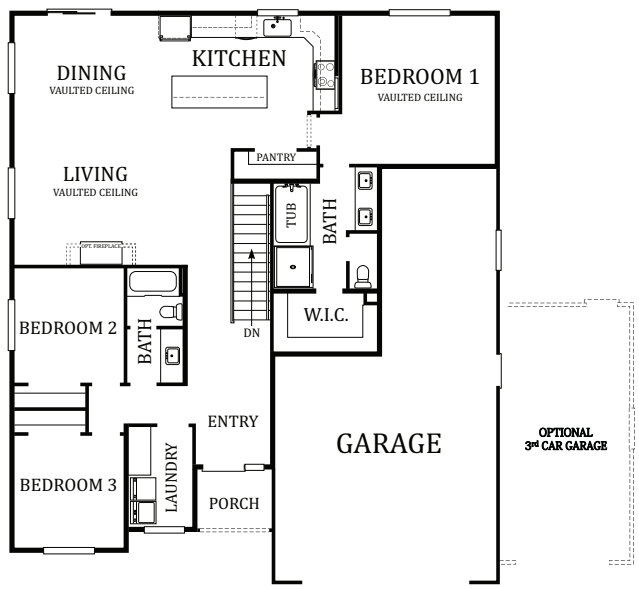

# Potomac

3479 Total square feet | 1716 Finished square feet | 3 Bedrooms | 2 Bathrooms

MAIN FLOOR PLAN

FUTURE BASEMENT FLOOR PLAN

Some items shown are optional. At Perry Homes, continuing product improvement is an important policy. The Builder reserves the right to change plans, material and policies without prior notice. Keep in mind that many items which you see in our model are decorator items only. Square footages are approximate.