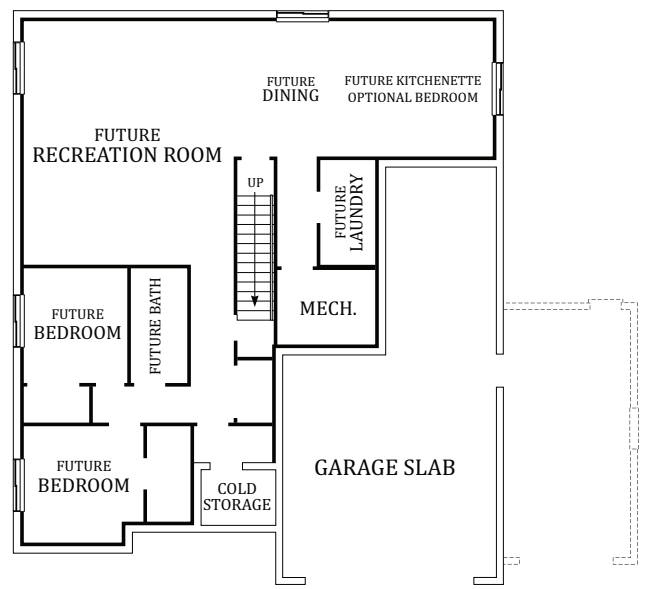

# Potomac

3479 Total square feet | 1716 Finished square feet | 3 Bedrooms | 2 Bathrooms

MAIN FLOOR PLAN

FUTURE BASEMENT FLOOR PLAN

Some items shown are optional. At Perry Homes, continuing product improvement is an important policy. The Builder reserves the right to change plans, material and policies without prior notice. Keep in mind that many items which you see in our model are decorator items only. Square footages are approximate.