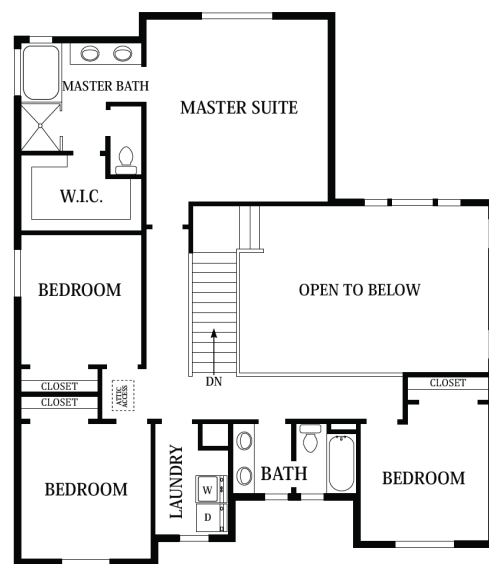

3519 Total square feet | 2353 Finished square feet | 4 Bedrooms | 2 1/2 Bathrooms

MAIN FLOOR

UPPER FLOOR

Some items shown are optional. At Perry Homes, continuing product improvement is an important policy. The Builder reserves the right to change plans, material and policies without prior notice. Keep in mind that many items which you see in our model are decorator items only. Square footages are approximate.