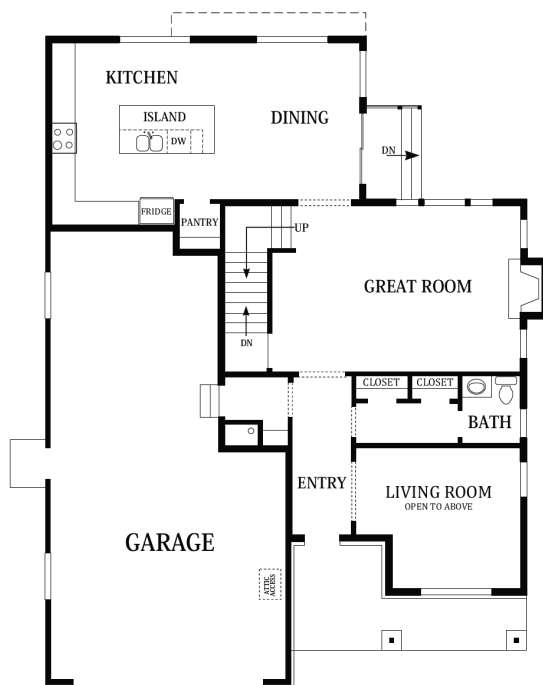

3519 Total square feet | 2353 Finished square feet | 4 Bedrooms | 2 1/2 Bathrooms

MAIN FLOOR

UPPER FLOOR

Some items shown are optional. At Perry Homes, continuing product improvement is an important policy. The Builder reserves the right to change plans, material and policies without prior notice. Keep in mind that many items which you see in our model are decorator items only. Square footages are approximate.