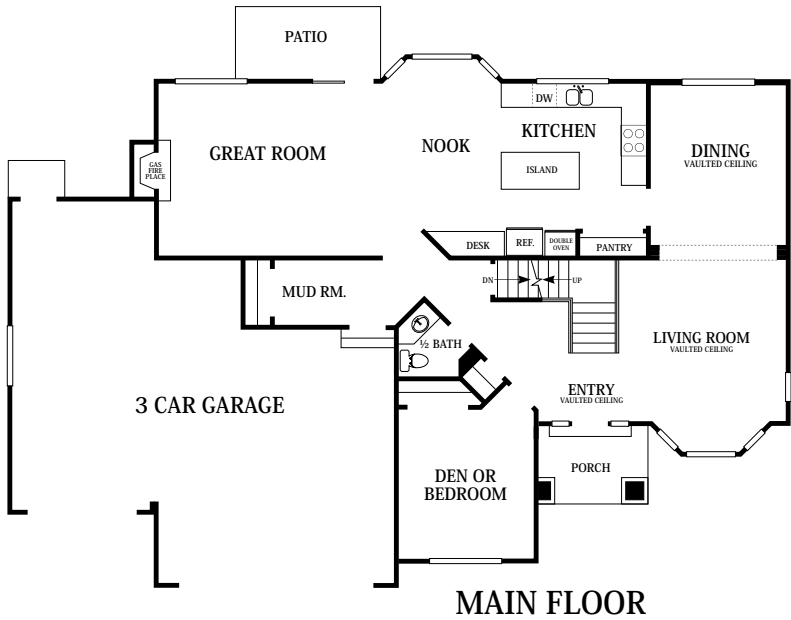

Harmony

4102 Total square feet | 2744 Finished square feet | 4 Bedrooms | 2 1/2 Bathrooms

Some items shown are optional. At Perry Homes, continuing product improvement is an important policy. The Builder reserves the right to change plans, material and policies without prior notice. Keep in mind that many items which you see in our model are decorator items only. Square footages are approximate.