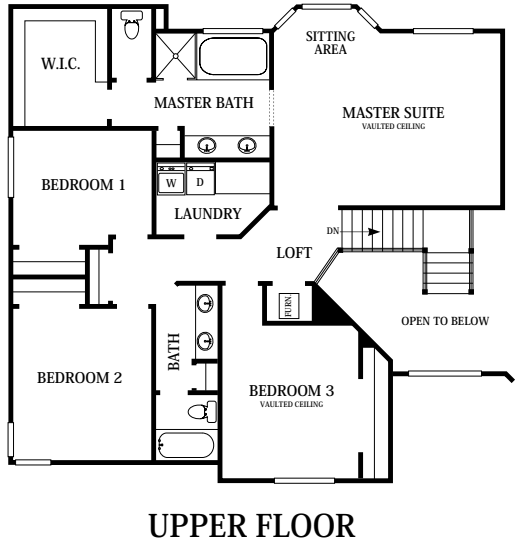

Harmony

4102 Total square feet | 2744 Finished square feet | 4 Bedrooms | 2 1/2 Bathrooms

Some items shown are optional. At Perry Homes, continuing product improvement is an important policy. The Builder reserves the right to change plans, material and policies without prior notice. Keep in mind that many items which you see in our model are decorator items only. Square footages are approximate.