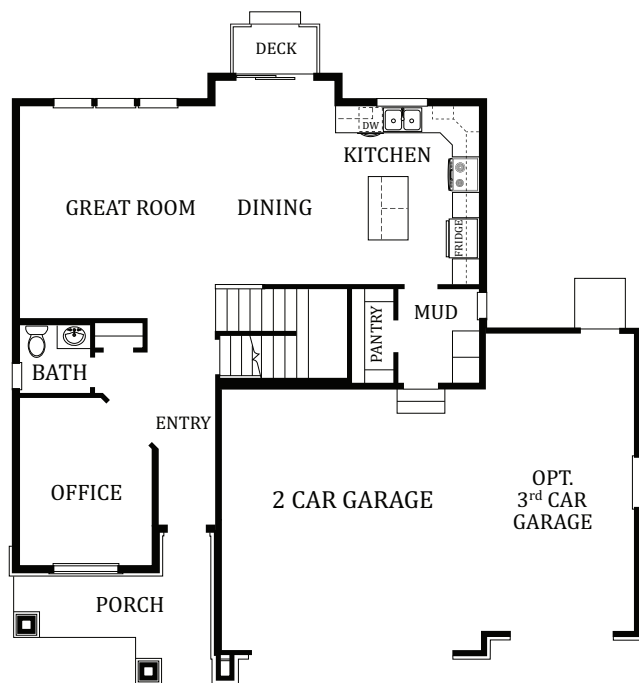

Cleveland

3413 Total square feet | 2352 Finished square feet | 4 Bedrooms | 2 1/2 Bathrooms

MAIN FLOOR

SECOND FLOOR

Some items shown are optional. At Perry Homes, continuing product improvement is an important policy. The Builder reserves the right to change plans, material and policies without prior notice. Keep in mind that many items which you see in our model are decorator items only. Square footages are approximate.