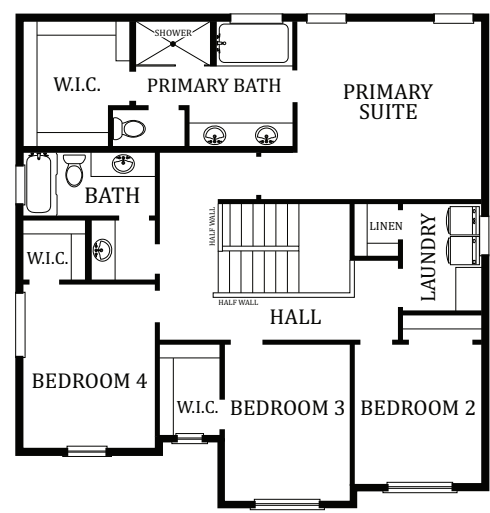

Cleveland

3413 Total square feet | 2352 Finished square feet | 4 Bedrooms | 2 1/2 Bathrooms

MAIN FLOOR

SECOND FLOOR

Some items shown are optional. At Perry Homes, continuing product improvement is an important policy. The Builder reserves the right to change plans, material and policies without prior notice. Keep in mind that many items which you see in our model are decorator items only. Square footages are approximate.