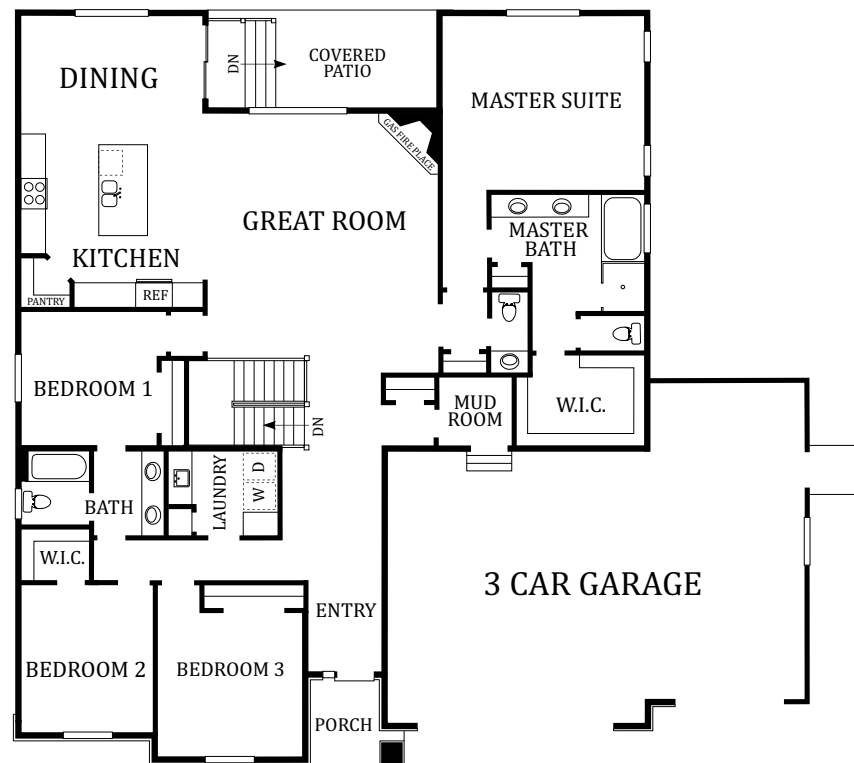

Balsam

4780 Total square feet | 2441 Finished square feet | 4 Bedrooms | 2 1/2 Bathrooms

MAIN LEVEL

Some items shown are optional. At Perry Homes, continuing product improvement is an important policy. The Builder reserves the right to change plans, material and policies without prior notice. Keep in mind that many items which you see in our model are decorator items only. Square footages are approximate.